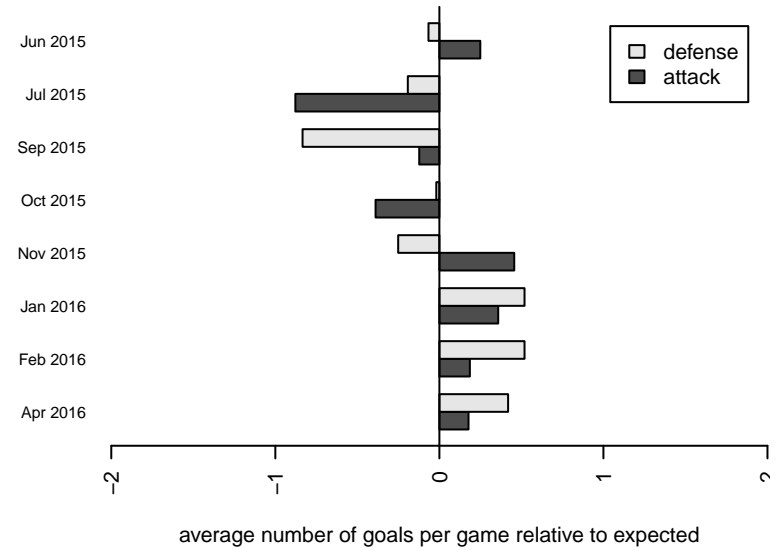

Performance relative to 13 month average