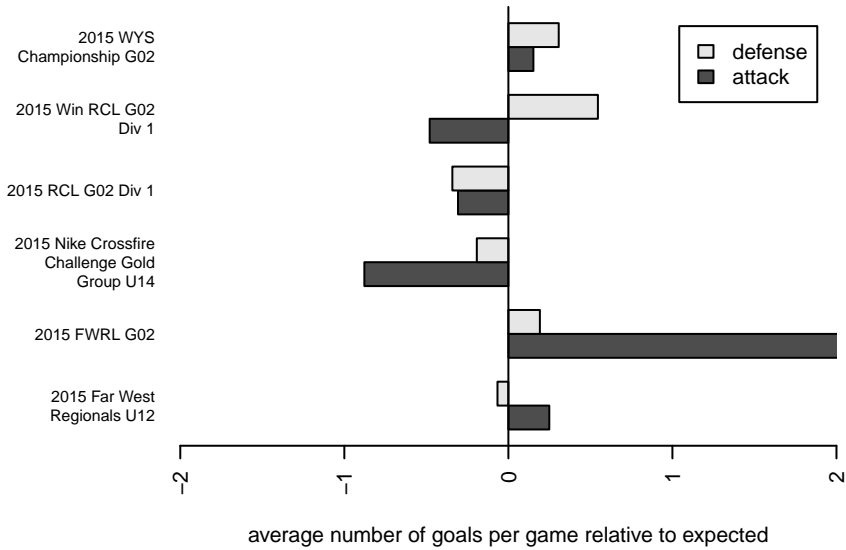

Seattle United Copa G02

Seattle United Premier
 Seattle, WA
 G02 total strength=1622
 attack=13.57 defense=22
 fall league = RCL G02 Div 1
 spr league = Win RCL G02 Div 1

alt names used:
 Seattle United 02 Copa (WA) (SC)
 Seattle United G02 Copa A
 Seattle United G02 Copa A
 Seattle United G02 Copa A
 Seattle United G02 Copa A

Venues played:
 2015 Far West Regionals U12
 2015 Nike Crossfire Challenge Gold Group U14
 2015 RCL G02 Div 1
 2015 FWRL G02
 2015 Win RCL G02 Div 1
 2015 WYS Championship G02

Seattle United Copa G02
 Dots are actual minus expected GF (blue circles) and GA (red triangles).
 Blue line is smoothed change in attack strength. Red is smoothed change in defense strength.

**attack and defense variance (black dot)
relative to other teams
and top 10 in region**

**attack and defense rating
relative to others at age
and all opponents in last 13 months**

Performance relative to 13 month average