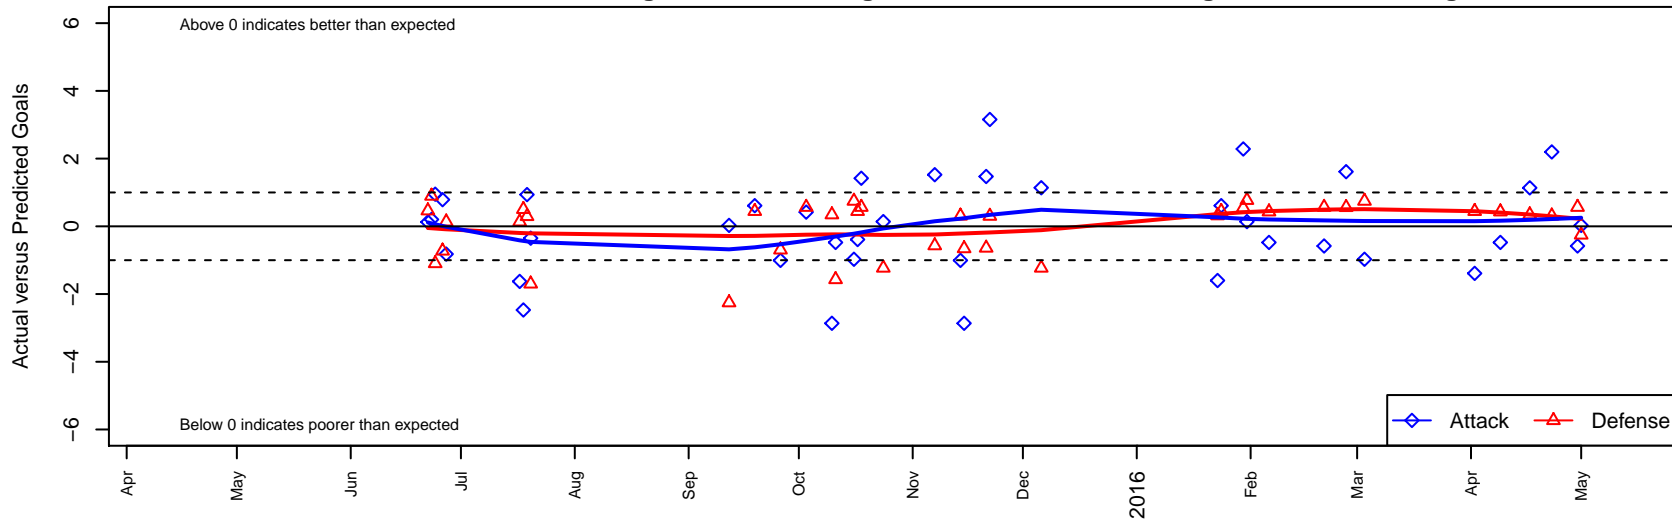

Seattle United Copa G02

Seattle United Premier
 Seattle, WA
 G02 total strength=1622
 attack=13.57 defense=22
 fall league = RCL G02 Div 1
 spr league = Win RCL G02 Div 1

alt names used:
 Seattle United 02 Copa (WA) (SC)
 Seattle United G02 Copa A
 Seattle United G02 Copa A
 Seattle United G02 Copa A
 Seattle United G02 Copa A

Venues played:
 2015 Far West Regionals U12
 2015 Nike Crossfire Challenge Gold Group U14
 2015 RCL G02 Div 1
 2015 FWRL G02
 2015 Win RCL G02 Div 1
 2015 WYS Championship G02

Seattle United Copa G02
 Dots are actual minus expected GF (blue circles) and GA (red triangles).
 Blue line is smoothed change in attack strength. Red is smoothed change in defense strength.

**attack and defense variance (black dot)
relative to other teams
and top 10 in region**

**attack and defense rating
relative to others at age
and all opponents in last 13 months**

Performance relative to 13 month average