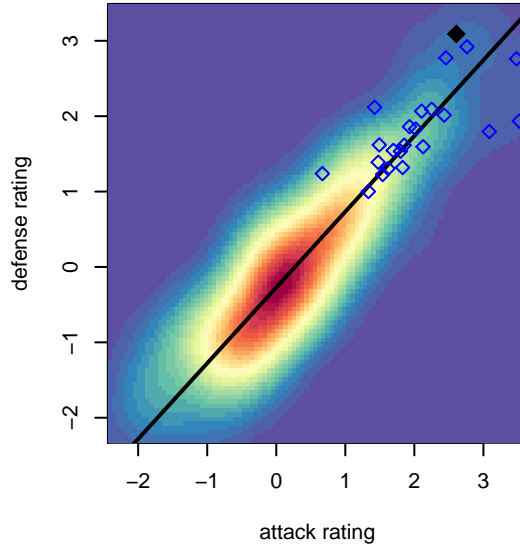

Seattle United Copa G02

Seattle United Premier
 Seattle, WA
 G02 total strength=1622
 attack=13.57 defense=22
 fall league = RCL G02 Div 1
 spr league = Win RCL G02 Div 1

alt names used:
 Seattle United 02 Copa (WA) (SC)
 Seattle United G02 Copa A
 Seattle United G02 Copa A
 Seattle United G02 Copa A
 Seattle United G02 Copa A

Venues played:
 2015 Far West Regionals U12
 2015 Nike Crossfire Challenge Gold Group U14
 2015 RCL G02 Div 1
 2015 FWRL G02
 2015 Win RCL G02 Div 1
 2015 WYS Championship G02

Seattle United Copa G02
 Dots are actual minus expected GF (blue circles) and GA (red triangles).
 Blue line is smoothed change in attack strength. Red is smoothed change in defense strength.

**attack and defense variance (black dot)
relative to other teams
and top 10 in region**

**attack and defense rating
relative to others at age
and all opponents in last 13 months**

Performance relative to 13 month average