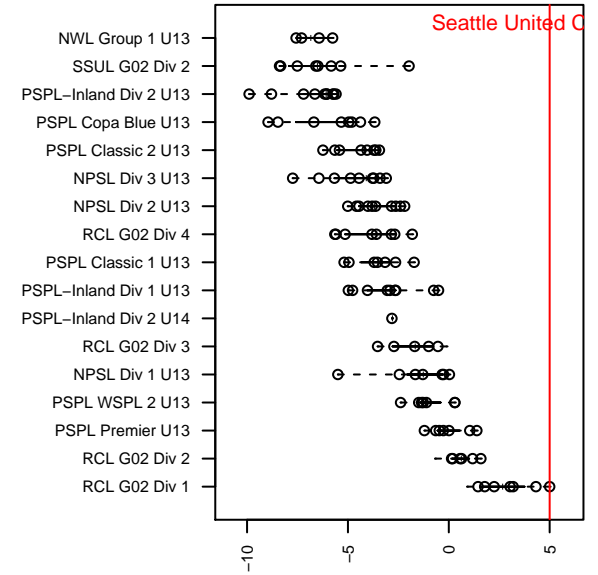

Seattle United Copa G02

Seattle United Premier
 Seattle, WA
 G02 total strength=1622
 attack=13.57 defense=22
 fall league = RCL G02 Div 1
 spr league = Win RCL G02 Div 1

alt names used:
 Seattle United 02 Copa (WA) (SC)
 Seattle United G02 Copa A
 Seattle United G02 Copa A
 Seattle United G02 Copa A
 Seattle United G02 Copa A

Venues played:
 2015 Far West Regionals U12
 2015 Nike Crossfire Challenge Gold Group U14
 2015 RCL G02 Div 1
 2015 FWRL G02
 2015 Win RCL G02 Div 1
 2015 WYS Championship G02

Seattle United Copa G02
 Dots are actual minus expected GF (blue circles) and GA (red triangles).
 Blue line is smoothed change in attack strength. Red is smoothed change in defense strength.

**attack and defense variance (black dot)
relative to other teams
and top 10 in region**

**attack and defense rating
relative to others at age
and all opponents in last 13 months**

Performance relative to 13 month average