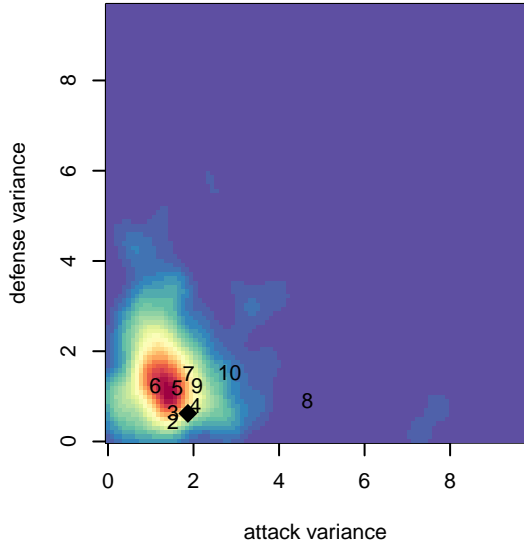

Seattle United Copa G02

Seattle United Premier
 Seattle, WA
 G02 total strength=1622
 attack=13.57 defense=22
 fall league = RCL G02 Div 1
 spr league = Win RCL G02 Div 1

alt names used:
 Seattle United 02 Copa (WA) (SC)
 Seattle United G02 Copa A
 Seattle United G02 Copa A
 Seattle United G02 Copa A
 Seattle United G02 Copa A

Venues played:
 2015 Far West Regionals U12
 2015 Nike Crossfire Challenge Gold Group U14
 2015 RCL G02 Div 1
 2015 FWRL G02
 2015 Win RCL G02 Div 1
 2015 WYS Championship G02

Seattle United Copa G02
 Dots are actual minus expected GF (blue circles) and GA (red triangles).
 Blue line is smoothed change in attack strength. Red is smoothed change in defense strength.

**attack and defense variance (black dot)
relative to other teams
and top 10 in region**

**attack and defense rating
relative to others at age
and all opponents in last 13 months**

Performance relative to 13 month average